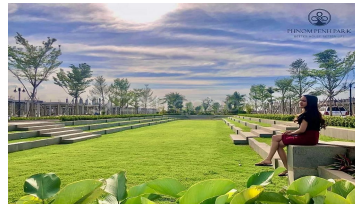

Villa For SPECIAL Sale at Borey Phnom Penh Park (6A, Chroy Changvar)

Address: Preaek Lieb, Preaek Lieb, Chraoy Chongvar, Phnom Penh

FACE AND FEATURES

Type	Floor	Bed	Bath	Lot (sqm)	Size (sqm)	Livingroom
Villa	2	4	6	324.3	336	1
Parking	4					