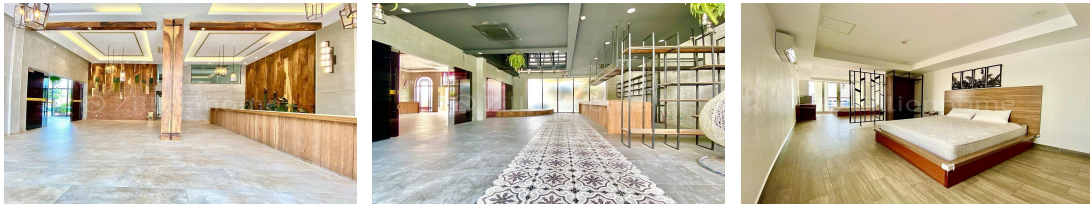

BUILDING NEAR CENTRAL MARKET, READY TO LEASE

Address: Phsar Thmei Ti Bei, Doun Penh, Phnom Penh

CONTACT AGENT

COLDWELL BANKER CAMBODIA

H/P: +85523888228 | +85517222699

Email: info@coldwellbanker.com.kh

FACE AND FEATURES

Type	Floor	Bed	Bath	Lot (sqm)	Size (sqm)
Building	6	31	33	260	630

For Rent > **$13,000/mth**

DESCRIPTION

This building is located in Daun Penh near Central Market. It just takes 2 minutes to Sorya. There are a lot of restaurants, Minimart, supper market, apartment, and other businesses nearby. Land Size: 13m x 20m Building Size: 630 sqm Total Floor: 6 Floors – 31 Bedrooms – Elevator – Swimming pool – Furniture – Generator *Code: C-104