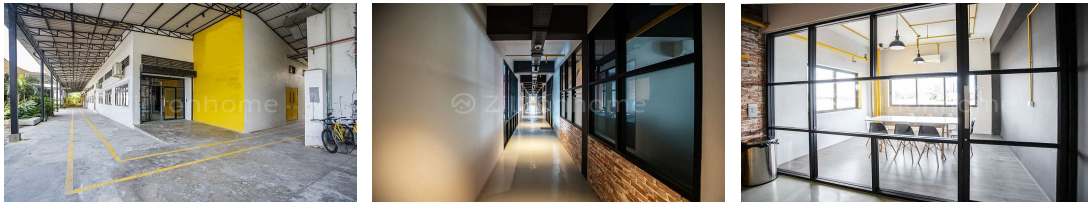

HIGHLY SORT AFTER OFFICE SPACE, INSPECT TODAY

Address: Chak Angrae Leu, Mean Chey, Phnom Penh

FACE AND FEATURES

Type	Price (sqm)
Office Space	15

For Rent > \$15/sqm

DESCRIPTION

Factory is thrilled to have the most creative office options in Phnom Penh. They currently have over 3,500 square meters of office space nestled between art-filled alleyways. Whether shouting distance from Cambodia's largest skateboard park or looking down on our "pop-up park," you're never more than fifty meters from a constant supply of good coffee. Showers, locker rooms, human-centered design, green spaces, food and beverage options, dozens of meeting rooms, Factory shared bikes, all available within a 4-minute walk at Factory. – Total Floor: 5 Floors – Available Size: 63 sqm – 231 sqm – Available Floor: 1F, 2F, 3F, 5F – Free management fee – Free meeting room – Water: 0.70cents/m³ – Electricity: 0.40cents/kWh – Security: 24h – Parking – Contract: 2 Years *Code: OF-149