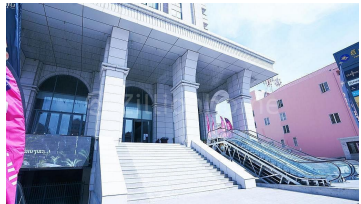

Commercial working space

Address: Tuol Sampov, Tuol Sangkae 1, Russey Keo, Phnom Penh

FACE AND FEATURES

Type	Floor	Size (sqm)	Price (sqm)
Office Space	13	1370	1

For Rent > **\$1/sqm**

DESCRIPTION

We are the landlord of the commercial working space, which looking for an investor to develop the big-size of working space. please feel free to contact us for more information Please contact me at: +85577757649 admin@wmlasia.com