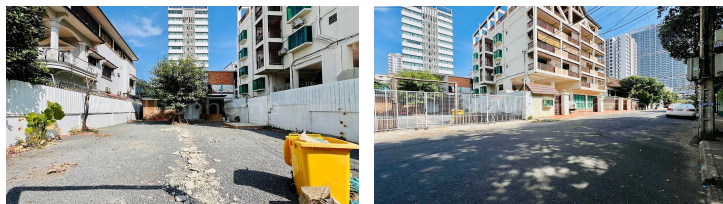

Commercial Land For Rent in BKK3 Area Close To Toul Sleng Museum

Address: Boeng Keng Kang Ti Bei, Boeng Keng Kang, Phnom Penh

FACE AND FEATURES

Type	Lot (sqm)	Price (sqm)
Land	264	5.6

For Rent > \$1,500/mth

DESCRIPTION

Commercial Land For Rent in BKK3 Area Close To Toul Sleng Museum Rental price: \$1,500 / month (negotiable) Land size: 11m x 24m Total size: 264sqm Toilet Male/Female Car parking space If you would like more information about this property or would like to schedule an inspection don't hesitate to get in touch with us: H/P: 085 635 521 / 015 641 445 (WhatsApp, Telegram) E-Mail: so@camtopproperty.com Telegram: https://t.me/ROTH07 Website: www.camtopproperty.com