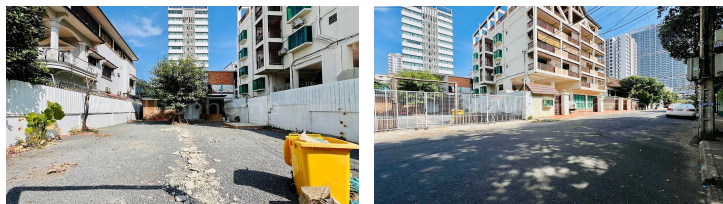

# Commercial Land For Rent in BKK3 Area Close To Toul Sleng Museum

Address: Boeng Keng Kang Ti Bei, Boeng Keng Kang, Phnom Penh

## DESCRIPTION

Commercial Land For Rent in BKK3 Area Close To Toul Sleng Museum Rental price: \$1,500 / month (negotiable) Land size: 11m x 24m Total size: 264sqm Toilet Male/Female Car parking space If you would like more information about this property or would like to schedule an inspection don't hesitate to get in touch with us: ..... H/P: 085 635 521 / 015 641 445 (WhatsApp, Telegram) E-Mail: so@camtopproperty.com Telegram: https://t.me/ROTH07 Website: www.camtopproperty.com