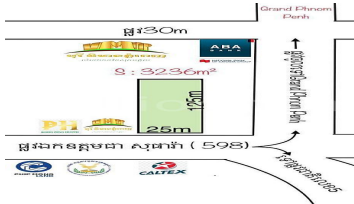

Land for sale on Chea Sophara Blvd(St.598)

Address: Chrang Chamreh Ti Pir, Russey Keo, Phnom Penh

FACE AND FEATURES

Type	Lot (sqm)	Price (sqm)
Land	3125	1,500

For Sale > **\$1,500/sqm**

DESCRIPTION

Please contact me at: +85578566699