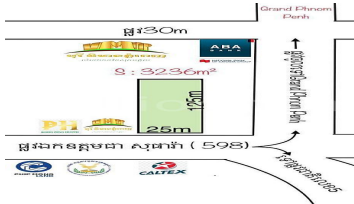

Land for sale on Chea Sophara Blvd(St.598)

Address: Chrang Chamreh Ti Pir, Russey Keo, Phnom Penh

FACE AND FEATURES

Type	Lot (sqm)	Price (sqm)
Land	3125	1,500

For Sale > \$1,500/sqm

DESCRIPTION

Please contact me at: +85578566699