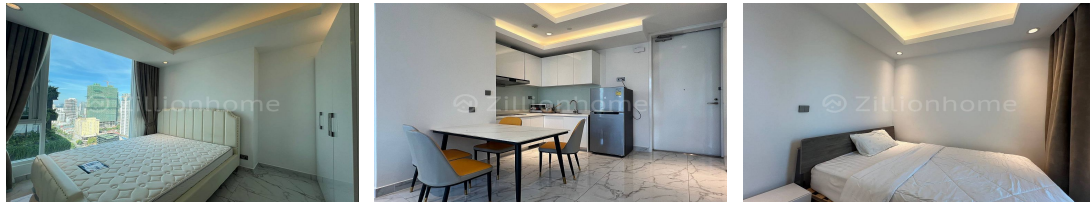

## Jtower2 Higher Floor 2bedrooms for Rent

Address: Boeng Keng Kang Ti Muoy, Boeng Keng Kang, Phnom Penh

### FACE AND FEATURES

Type	Floor	Bed	Bath	Private Area	Livingroom
Condo	22	2	2	65m <sup>2</sup>	1

**For Rent > \$1,300/mth**

### DESCRIPTION

BKK1- Japanese Condominium Unit for Rent – 2bedrooms 65sqm net – Higher floor 22nd Floor – Good Price at Only \$1300/M – Fully Furnished – Full Facility: Ground Floor Lobby, Game Floor & Kids Play Ground, Sky Lobby & Lounge, Cafe, Sky Gym, Sky Infinity Pool, Indoor-Pool, Sky Bar Visit Appointment at 089 788861 | 098 889987 | 089 666 721 t.me/panhareth\_duy Join telegram channel at t.me/property\_brokerage www.c21-fuji-cambodia.com #jtower2 #BKK1 #rentalproperty #apartment #condominium #japanesefood #JTower #jtower3 #Century21FujiRealty