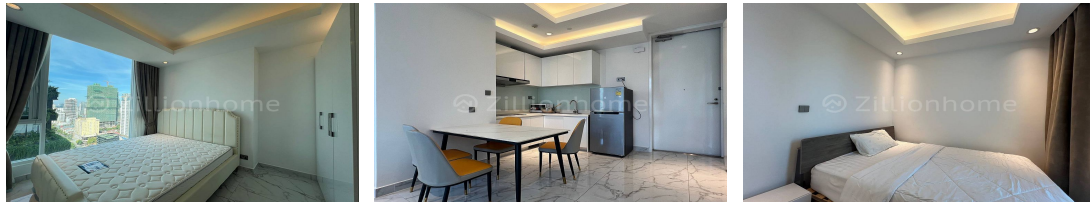

Jtower2 Higher Floor 2bedrooms for Rent

Address: Boeng Keng Kang Ti Muoy, Boeng Keng Kang, Phnom Penh

FACE AND FEATURES

Type	Floor	Bed	Bath	Private Area	Livingroom
Condo	22	2	2	65m ²	1

For Rent > \$1,300/mth

DESCRIPTION

BKK1- Japanese Condominium Unit for Rent – 2bedrooms 65sqm net – Higher floor 22nd Floor – Good Price at Only \$1300/M – Fully Furnished – Full Facility: Ground Floor Lobby, Game Floor & Kids Play Ground, Sky Lobby & Lounge, Cafe, Sky Gym, Sky Infinity Pool, Indoor-Pool, Sky Bar Visit Appointment at 089 788861 | 098 889987 | 089 666 721 t.me/panhareth_duy Join telegram channel at t.me/property_brokerage www.c21-fuji-cambodia.com #jtower2 #BKK1 #rentalproperty #apartment #condominium #japanesefood #JTower #jtower3 #Century21FujiRealty