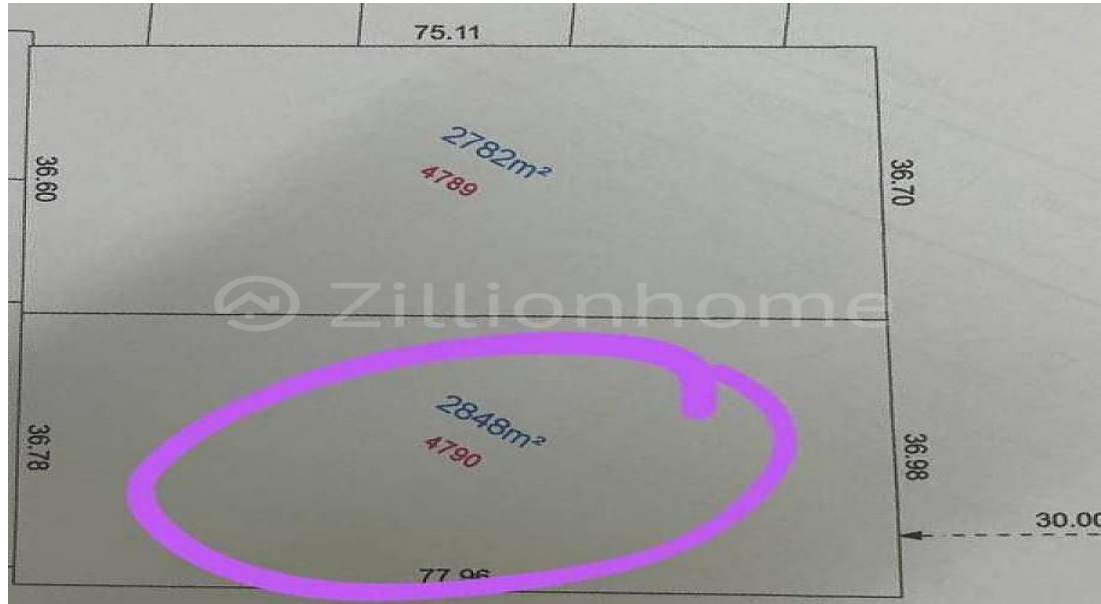

Address: Chrang Chamreh Ti Muoy, Russey Keo, Phnom Penh

FACE AND FEATURES

Type	Lot (sqm)	Price (sqm)
Land	2845	990

For Sale > **\$990/sqm**

DESCRIPTION

Please contact me at: +85578566699

CONTACT AGENT

LIM SUNTRY