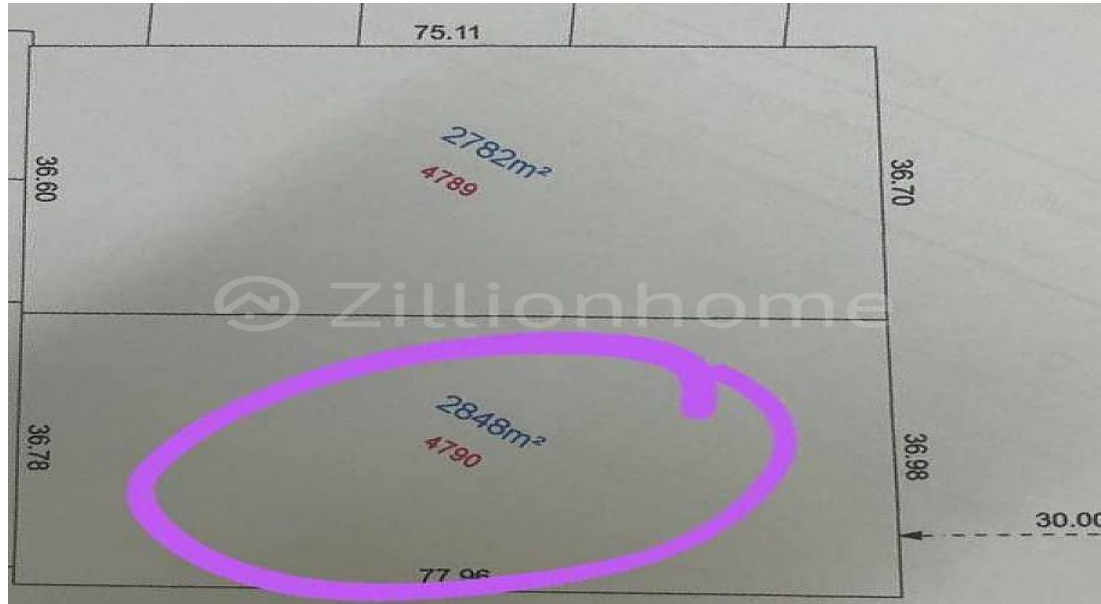

Address: Chrang Chamreh Ti Muoy, Russey Keo, Phnom Penh

FACE AND FEATURES

Type	Lot (sqm)	Price (sqm)
Land	2845	990

For Sale > \$990/sqm

DESCRIPTION

Please contact me at: +85578566699

CONTACT AGENT

LIM SUNTRY