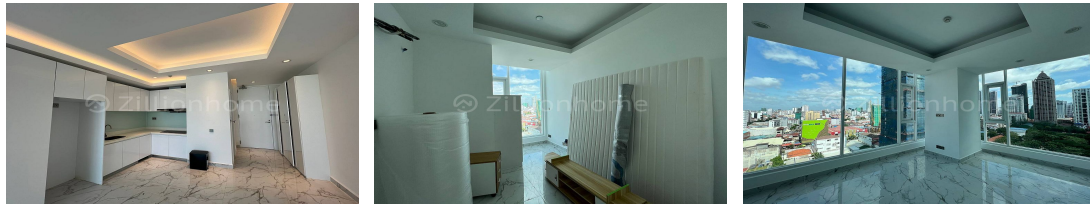

J-Tower2 Brand New Corner 2bedroom for Sales

Address: Boeng Keng Kang Ti Muoy, Boeng Keng Kang, Phnom Penh

FACE AND FEATURES

Type	Floor	Bed	Bath	Private Area	Livingroom	Parking
Condo	13	2	2	91m ²	1	1

For Sale > **\$215,000** Est. Mortgage: \$1,617/month

DESCRIPTION

J-TOWER 2 Resale Unit available – Brand New Condo Unit – Corner View with 2 Directions – Super Good Price at \$215,000 – Located in BKK1, Street 398 Visit Appointment at 089 666 721 t.me/panhareth_duy #jtower2 #condo #apartments #ForSale #BKK1 #jtower3 #Century21Fuji