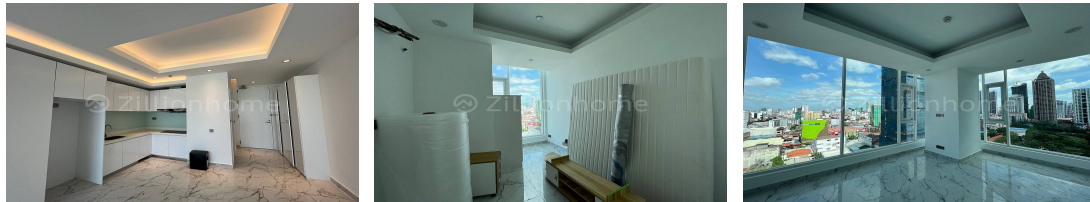

J-Tower2 Brand New Corner 2bedroom for Sales

Address: Boeng Keng Kang Ti Muoy, Boeng Keng Kang, Phnom Penh

FACE AND FEATURES

Type	Floor	Bed	Bath	Private Area	Livingroom	Parking
Condo	13	2	2	91m ²	1	1

For Sale > **\$215,000** Est. Mortgage: \$1,617/month

DESCRIPTION

J-TOWER 2 Resale Unit available – Brand New Condo Unit – Corner View with 2 Directions – Super Good Price at \$215,000 – Located in BKK1, Street 398 Visit Appointment at 089 666 721 t.me/panhareth_duy #jtower2 #condo #apartments #ForSale #BKK1 #jtower3 #Century21Fuji