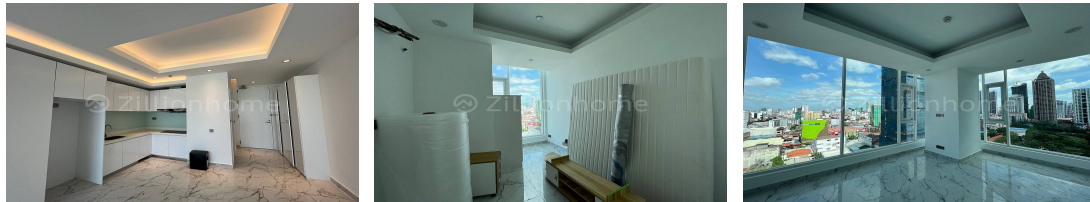

## J-Tower2 Brand New Corner 2bedroom for Sales

Address: Boeng Keng Kang Ti Muoy, Boeng Keng Kang, Phnom Penh

### FACE AND FEATURES

Type	Floor	Bed	Bath	Private Area	Livingroom	Parking
Condo	13	2	2	91m <sup>2</sup>	1	1

For Sale > **\$215,000** Est. Mortgage: \$1,617/month

### DESCRIPTION

J-TOWER 2 Resale Unit available – Brand New Condo Unit – Corner View with 2 Directions – Super Good Price at \$215,000 – Located in BKK1, Street 398 Visit Appointment at 089 666 721 t.me/panhareth\_duy #jtower2 #condo #apartments #ForSale #BKK1 #jtower3 #Century21Fuji