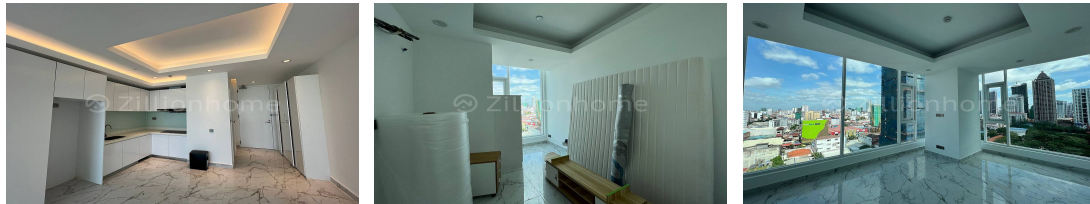

J-Tower2 Brand New Corner 2bedroom for Sales

Address: Boeng Keng Kang Ti Muoy, Boeng Keng Kang, Phnom Penh

FACE AND FEATURES

| Type | Floor | Bed | Bath | Private Area | Livingroom | Parking |
|-------|-------|-----|------|------------------|------------|---------|
| Condo | 13 | 2 | 2 | 91m ² | 1 | 1 |

For Sale > **\$215,000** Est. Mortgage: \$1,617/month

DESCRIPTION

J-TOWER 2 Resale Unit available – Brand New Condo Unit – Corner View with 2 Directions – Super Good Price at \$215,000 – Located in BKK1, Street 398 Visit Appointment at 089 666 721 t.me/panhareth_duy #jtower2 #condo #apartments #ForSale #BKK1 #jtower3 #Century21Fuji