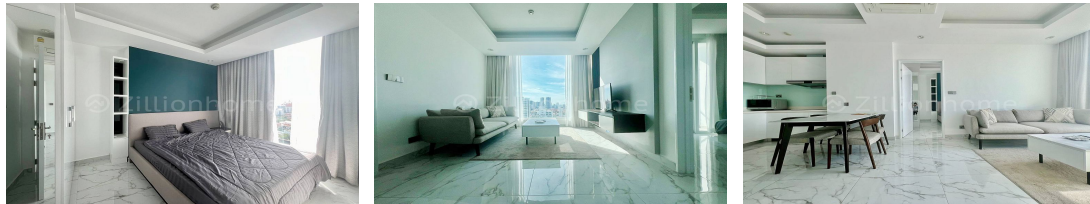

## J-Tower2 65sqm Net 2bedroom for Sales

Address: Boeng Keng Kang Ti Muoy, Boeng Keng Kang, Phnom Penh

### FACE AND FEATURES

Type	Floor	Bed	Bath	Total Area	Private Area
Condo	19	2	2	65m <sup>2</sup>	65m <sup>2</sup>

Livingroom

1

**For Sale** > **\$189,000** Est. Mortgage: \$1,422/month

### DESCRIPTION

Resale Unit at J-Tower 2- BKK1 - \$198,000 - 2bedroom - 65sqm Net - Include Furniture - can rent \$1200-1250/M - Sky Pools, Sky Lobby, Sky Gym Highly recommend [t.me/panhareth.duy](https://t.me/panhareth.duy) 089 666 721 join telegram [T.me/property\\_brokerage](https://t.me/property_brokerage) #Jtower2 #BKK1 #servicedapartments #Serviedcondo #condo #petfriendly