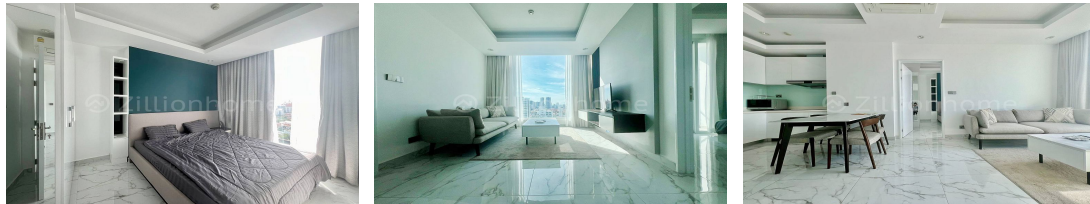

J-Tower2 65sqm Net 2bedroom for Sales

Address: Boeng Keng Kang Ti Muoy, Boeng Keng Kang, Phnom Penh

FACE AND FEATURES

Type	Floor	Bed	Bath	Total Area	Private Area
Condo	19	2	2	65m ²	65m ²

Livingroom

1

For Sale > **\$189,000** Est. Mortgage: \$1,422/month

DESCRIPTION

Resale Unit at J-Tower 2- BKK1 - \$198,000 - 2bedroom - 65sqm Net - Include Furniture - can rent \$1200-1250/M - Sky Pools, Sky Lobby, Sky Gym Highly recommend t.me/panhareth.duy 089 666 721 join telegram [T.me/property_brokerage](https://t.me/property_brokerage) #Jtower2 #BKK1 #servicedapartments #Serviedcondo #condo #petfriendly