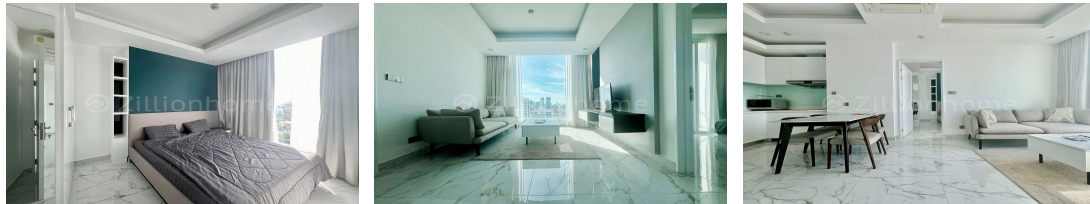

J-Tower2 65sqm Net 2bedroom for Sales

Address: Boeng Keng Kang Ti Muoy, Boeng Keng Kang, Phnom Penh

FACE AND FEATURES

Type	Floor	Bed	Bath	Total Area	Private Area
Condo	19	2	2	65m ²	65m ²

Livingroom

1

For Sale > **\$189,000** Est. Mortgage: \$1,422/month

DESCRIPTION

Resale Unit at J-Tower 2- BKK1 - \$198,000 - 2bedroom - 65sqm Net - Include Furniture - can rent \$1200-1250/M - Sky Pools, Sky Lobby, Sky Gym Highly recommend t.me/panhareth.duy 089 666 721 join telegram T.me/property_brokerage #Jtower2 #BKK1 #servicedapartments #Serviedcondo #condo #petfriendly