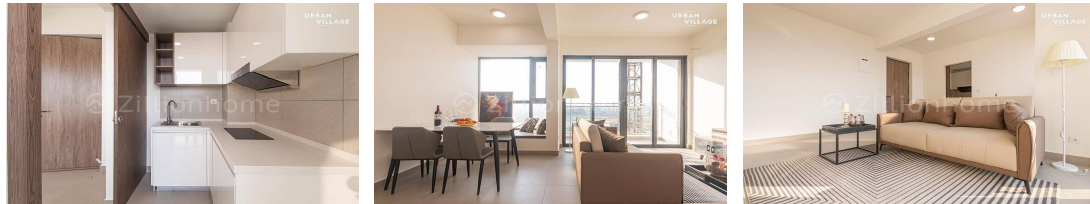

### FACE AND FEATURES

Type	Floor	Bed	Bath	Private Area	Livingroom
Condo	31	1	1	47m <sup>2</sup>	1

**For Sale** > **\$97,000** Est. Mortgage: \$730/month

### DESCRIPTION

Urgent \$97,000 RESALE UNIT Higher Floor 1bedroom 47sqm net for Sales – Urban Village Phase 2 on 31st Floor – 47sqm net – hand over date end of 2024 For more details 089788861 T.me/panhareth\_duy