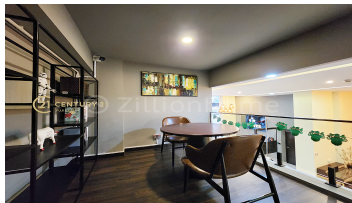

## FACE AND FEATURES

Type	Floor	Bed	Bath	Private Area	Aircon	Livingroom
Condo	8	1	1	45m <sup>2</sup>	2	1

For Rent > **\$600/mth**

## DESCRIPTION

Luxury Living at J-Tower 1 Condominiums: Your Ideal Home in Phnom Penh Discover unparalleled luxury and convenience at J-Tower 1 condominiums, nestled in the vibrant heart of Phnom Penh. Managed by a prestigious Japanese developer, J-Tower 1 offers a sophisticated living experience with a range of meticulously designed units available for rent. Key Features of J-Tower 1: Prime Location: Situated south of BKK1, J-Tower 1 enjoys a central location close to downtown Phnom Penh's shopping, dining, and entertainment hotspots. Modern Living Spaces: Choose from stylish 1-bedroom units or slide door studios, each boasting a spacious 45 sqm net area designed for comfort and functionality. Comprehensive Facilities: Residents enjoy access to a wealth of amenities, including a welcoming lobby reception area, a trendy cafe shop, a state-of-the-art gym, a serene sky pool, and a sophisticated sky bar. Managed by Experts: With management overseen by a reputable Japanese developer, J-Tower 1 ensures meticulous maintenance and top-notch service. Affordable Luxury: Rent at J-Tower 1 starts at \$600 per month, inclusive of management fees. Take advantage of special promotions to secure your dream home today. Schedule Your Viewing Today! Explore the epitome of urban living at J-Tower 1. Contact our leasing office now to schedule a personalized viewing and secure your ideal unit in Phnom Penh's most sought-after address. Visit Appointment : 089 788861 Don't miss out on this opportunity to elevate your lifestyle at J-Tower 1 condominiums. Your luxury home in Phnom Penh awaits!